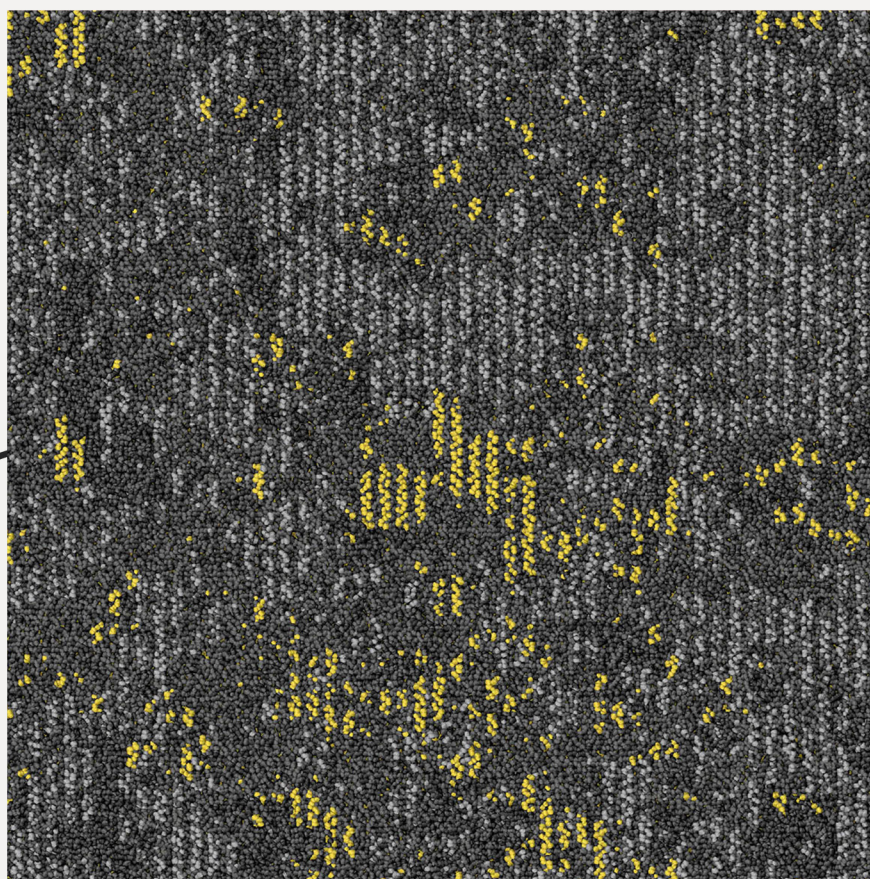

Carpet Flooring
A LA Mode Collection

A LA MODE

carpet tile collection

1001

A LA MODE

carpet tile collection

1006

A LA MODE

carpet tile collection

1004

A LA MODE
carpet tile collection

1002

A LA MODE
carpet tile collection

1005

A LA MODE
carpet tile collection

1003

Merge Collection

Specifications

Style name:	Merge
Product type:	Tile
Construction:	Tufted
Face yarn:	100% Nylon
Dye method:	Solution Dyed
Surface Texture:	Loop
Tile Size:	19.6" x 19.6" (50cm x 50cm)
Pile Weight:	550 gm ²
Finished pile height:	Average 0.236 (6.0 mm)
Stitches:	11.94 (47 per 10 cm)
Gauge:	1/10"