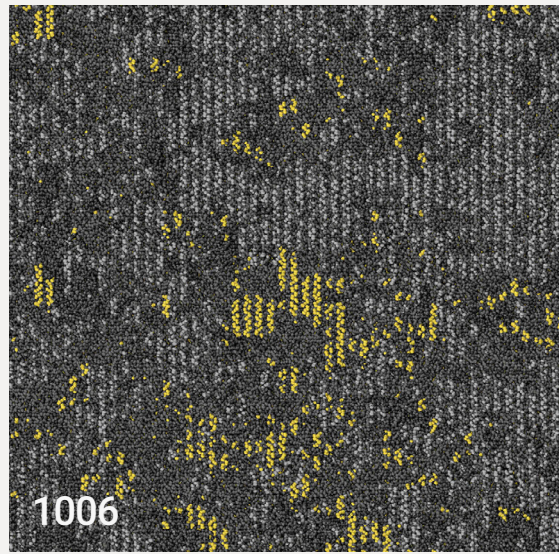

carpet tile collection

1004

A LA MODE
carpet tile collection

1002

A LA MODE
carpet tile collection

1005

A LA MODE
carpet tile collection

1003

Merge Collection

Specifications

Style name:	Merge
Product type:	Tile
Construction:	Tufted
Face yarn:	100% Nylon
Dye method:	Solution Dyed
Surface Texture:	Loop
Tile Size:	19.6" x 19.6" (50cm x 50cm)
Pile Weight:	550 gm ²
Finished pile height:	Average 0.236 (6.0 mm)
Stitches:	11.94 (47 per 10 cm)
Gauge:	1/10"